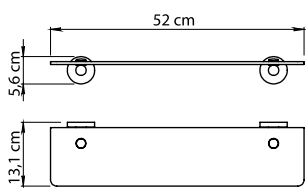

Solo con viti
Only with screws

Solo con viti
Only with screws

FE19-55