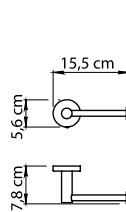

Solo con viti
Only with screws

Solo con viti
Only with screws

FE29

13
Lucido
Polished

14
Nero matt
Matt black

2
YEARS
GARANZIA
WARRANTY