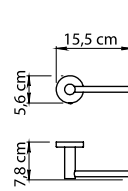

Felce.

Solo con viti
Only with screws

Solo con viti
Only with screws

FE29

13
Lucido
Polished

14
Nero matt
Matt black

2
YEARS
GARANZIA
WARRANTY