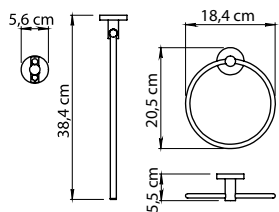

Solo con viti
Only with screws

Solo con viti
Only with screws

FE23

FE70

13
Lucido
Polished

14
Nero matt
Matt black

2
YEARS
GARANZIA
WARRANTY