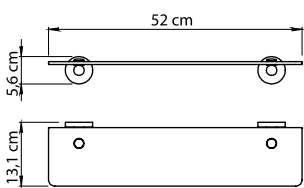

Solo con viti
Only with screws

FE19-55

Solo con viti
Only with screws